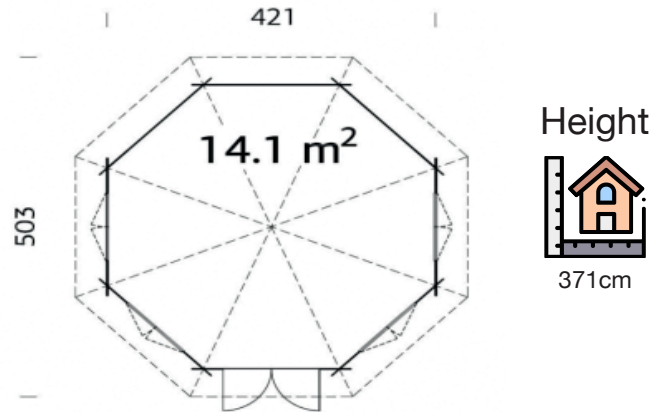

OKLAHOMA

The Oklahoma Summerhouse Cabin would make a really nice addition to your garden or even business. The Summer House Cabin comes with quality 44mm Tongue and Groove Logs and has glazing on 3 of the 6 sides to make it a really light and airy room. This wonderful looking Summerhouse can be used to hold a hot tub or simply to relax and enjoy your garden. Owing to its shape it could be located anywhere in your garden and would not look out of place.

421/503cm

44mm

38.3m³

14.1m²

114 x 186cm

90 x 123 (4)cm

19mm

16mm

N/A

FULL SPECIFICATION

CABIN SIZE:	421/503cm x 371cm	Wood Type:	Nordic Spruce
WALL THICKNESS:	44mm	Chalet Cut:	N/A
VOLUME:	38.3m ³	Window Type:	Double Glass
AREA:	14.1m ²	Window / Door Feature:	Rubber Seals & Silicone
DOOR OPENING:	114 x 186cm	Braces:	Wind Braces
WINDOW OPENING:	90 x 123 (4)cm	Roof Boards With:	Boards With Tongue & Groove
FLOORS BOARDS:	19mm	Guarantee:	5 Years
ROOF BOARDS:	16mm	Treated Foundation Joists:	Yes
ROOF OVERHANG:	N/A	IDEAL FOR:	Pavillion Office Study Summer House
UNDER PLANNING:	No		